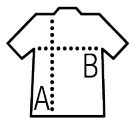

### Quality

DENIM - 5 oz  
100% cotton

### Style

Straight cut  
Long sleeves  
Button-down collar  
1-button round cuffs  
7-button placket

### Available sizes

Sizes	S	M	L	XL	XXL	3XL
A/B	77.5/53.5	78/55.5	78.5/57.5	79/59.5	79.5/61.5	80/63.5